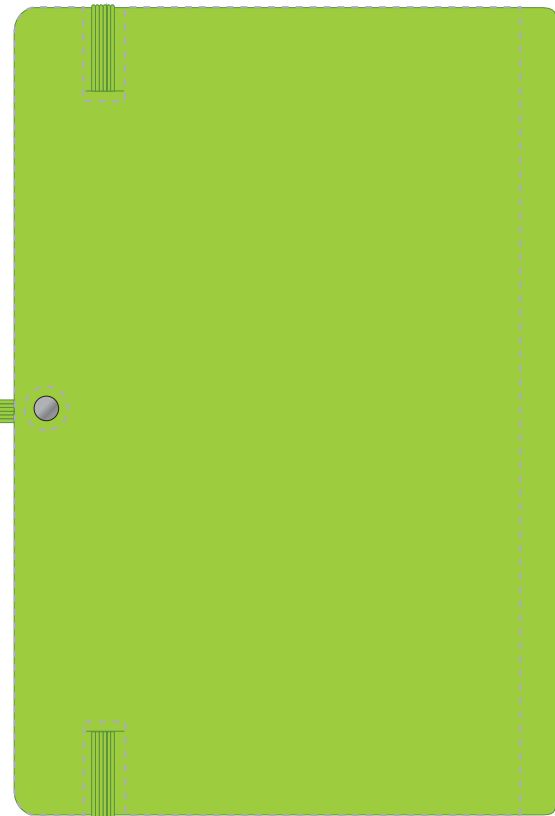

Your Ref:
Our Ref:

Quantity:
Version: 1

Product Code: QS0345
Product Colour: LIGHT GREEN

PRINTING CONCERNS:

Please note that this product has Sustainability Markings that are not visible from this perspective

We stock this item in the following colours

**PANTONE REFERENCE(S)**

- Debossing / Foil Blocking (Edge to Edge)

Product Image for visualisation
- colours may vary

ARTWORK SCALE 50%

ARTWORK SCALE 50%

The dashed line is to demonstrate print area and will not appear on your printed item